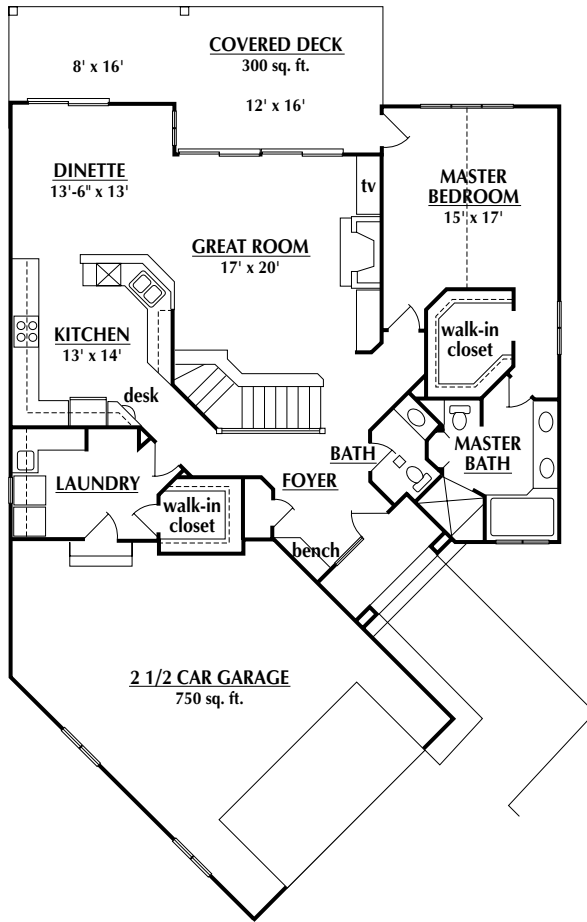

Golf Villas

in a

Planned

Association

â[~*]æ|[}]ïO&{ &æç^c
ïïHëïïËç G
... Ëæ|[}&}.d~&ç}Ë{ Á

MAIN LEVEL

The Nicholas Highlights

- Golf Privileges to Deacons Walk Golf Course
- Interior Design by Doug Paulson
- Honeywell "Perfect Climate Home"
- Towering 12' Ceiling in Main Level
- 2 1/2 Car Garage
- Total Kohler Home
- Generous 9' Ceiling in Lower Level
- Innovative Design in Cabinetry & Lighting
- Advanced Telecommunications
- Main Level—1680 sq. ft.
- Lower Level—1230 sq. ft.

LOWER LEVEL