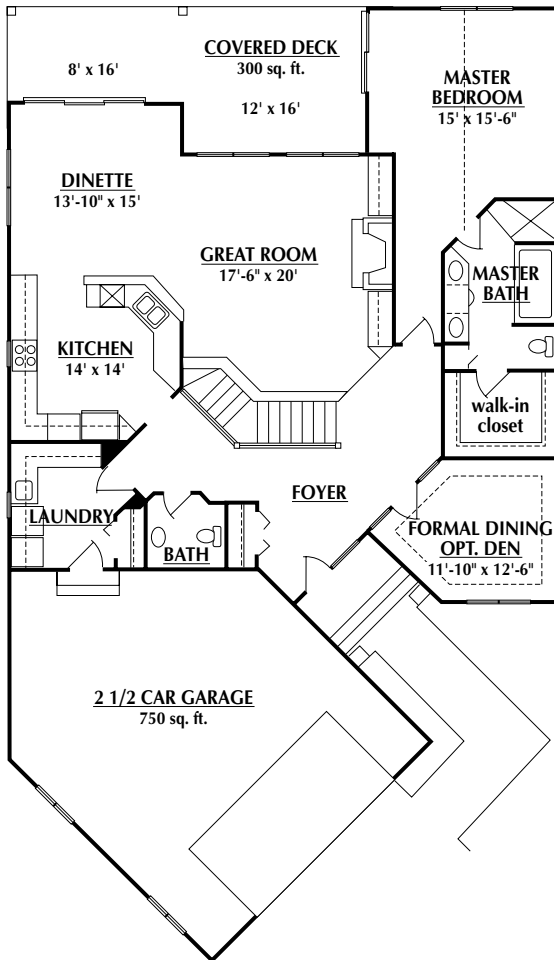

*Golf Villas*

*in a*

*Planned*

*Association*

ä[~\*]æ|[.]ïO&{ &æ dç^c  
 ïïHëïïÉÇ G  
 . . . Ëæ|[.]&{ }•d~ &ç}É{ { Á

MAIN LEVEL

*The Player Highlights*

- Golf Privileges to Deacons Walk Golf Course
- Interior Design by Doug Paulson
- Honeywell “Perfect Climate Home”
- Towering 12' Ceiling in Main Level
- 2 1/2 Car Garage
- Total Kohler Home
- Generous 9' Ceiling in Lower Level
- Innovative Design in Cabinetry & Lighting
- Advanced Telecommunications
- Main Level—1850 sq. ft.
- Lower Level—1400 sq. ft.

LOWER LEVEL