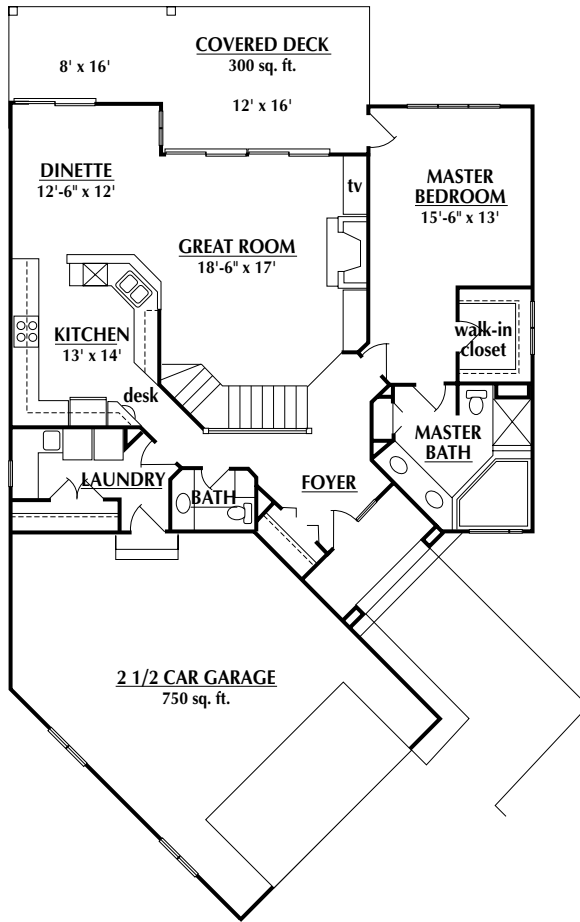

Golf Villas

in a

Planned

Association

â[~*]æ|[.]ïO&{ &æç^c
ïïHëïïEëG
... Ëæ|[.]&}.d~&ç}Ë{ Á

MAIN LEVEL

The Tiger Highlights

- Golf Privileges to Deacons Walk Golf Course
- Interior Design by Doug Paulson
- Honeywell "Perfect Climate Home"
- Towering 10' Ceiling in Main Level
- 2 1/2 Car Garage
- Total Kohler Home
- Generous 9' Ceiling in Lower Level
- Innovative Design in Cabinetry & Lighting
- Advanced Telecommunications
- Main Level—1518 sq. ft.
- Lower Level—1000 sq. ft.

LOWER LEVEL