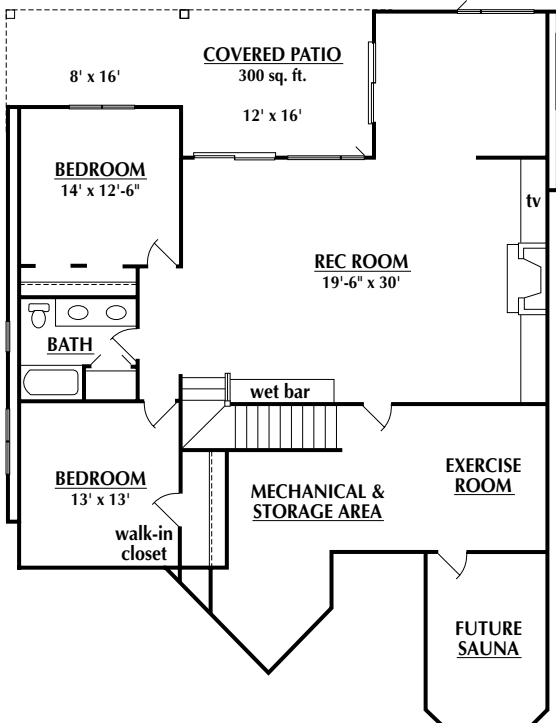

LOWER LEVEL

The Trevino Highlights

- Golf Privileges to Deacons Walk Golf Course
- Interior Design by Doug Paulson
- Honeywell “Perfect Climate Home”
- Towering 12' Ceiling in Main Level
- 2 Car Garage
- Total Kohler Home
- Generous 9' Ceiling in Lower Level
- Innovative Design in Cabinetry & Lighting
- Advanced Telecommunications
- Main Level—2040 sq. ft.
- Lower Level—1380 sq. ft.